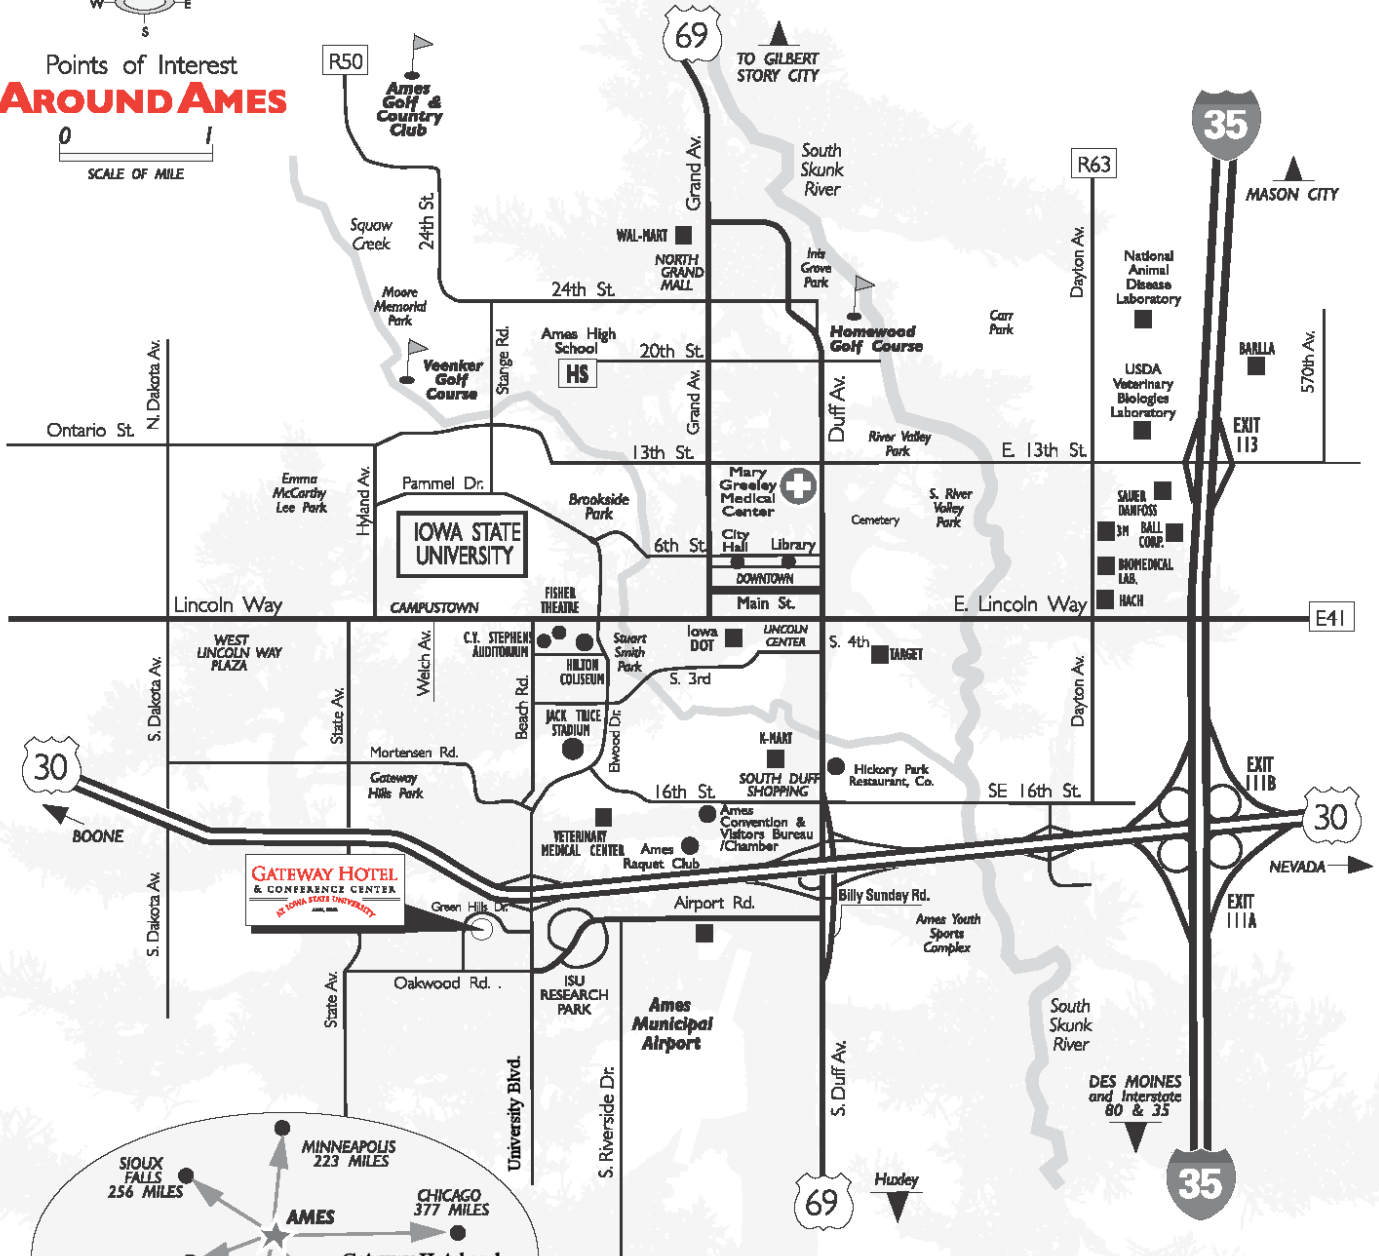

GATEWAY HOTEL & CONFERENCE CENTER

AT IOWA STATE UNIVERSITY
AMES, IOWA

2100 Green Hills Drive . Ames, Iowa 50014 . 515-292-8600 . Fax 515-268-2224
www.GatewayAmes.com