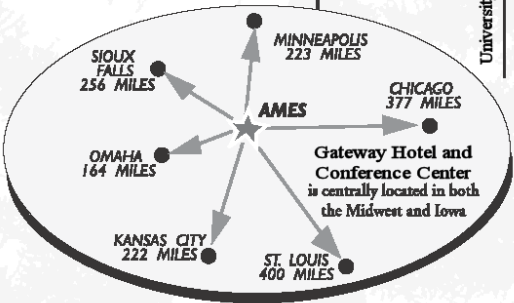

GATEWAY HOTEL & CONFERENCE CENTER

AT IOWA STATE UNIVERSITY
AMES, IOWA

2100 Green Hills Drive . Ames, Iowa 50014 . 515-292-8600 . Fax 515-268-2224
www.GatewayAmes.com