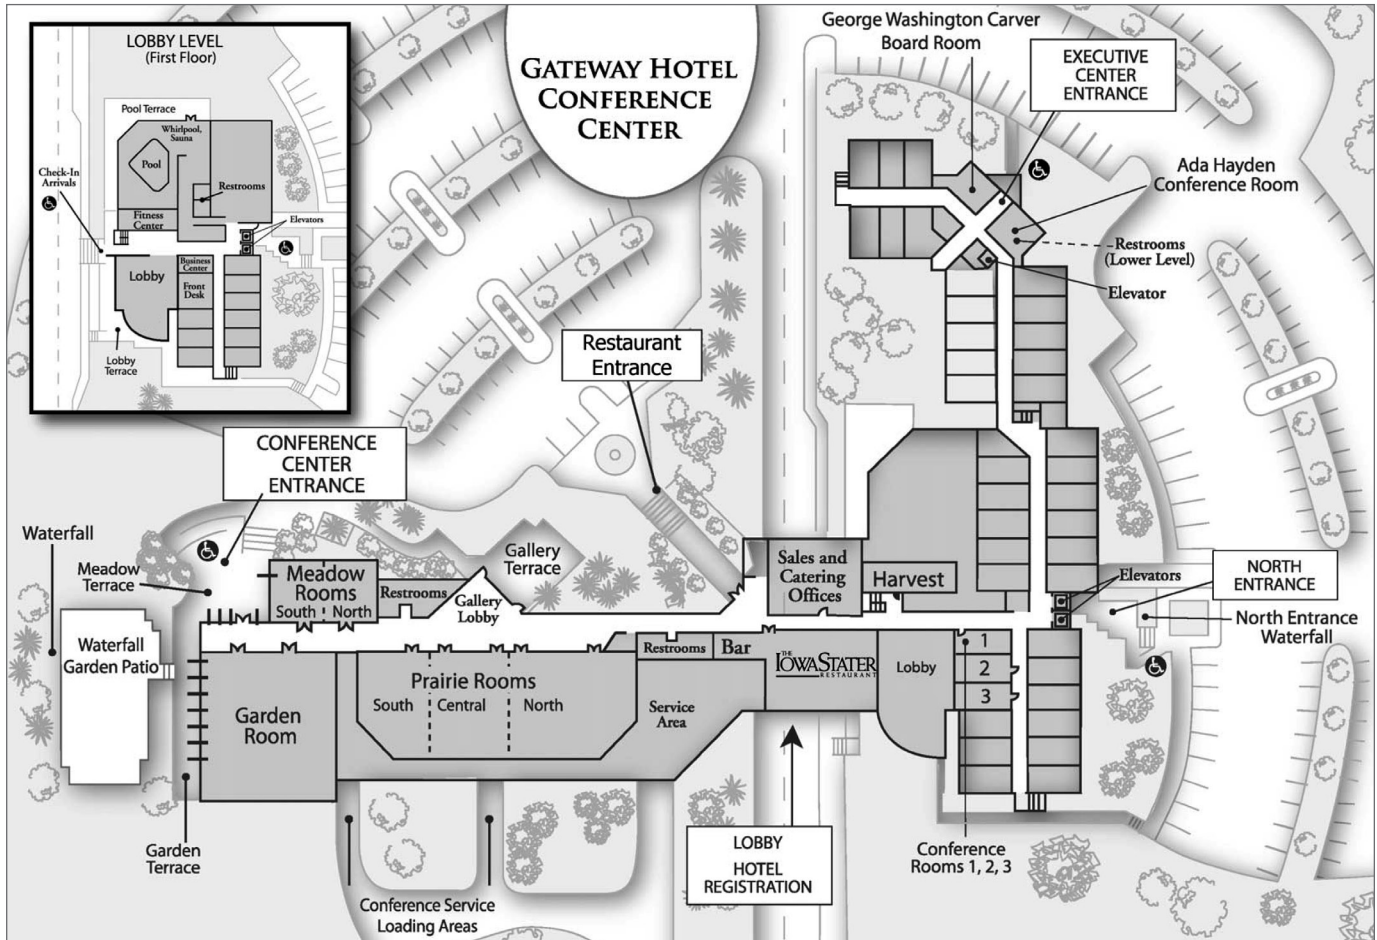

facilities

Function Space Grid	DIMENSIONS	SQ. FT.	CLASSROOM	STANDING
Prairie Rooms	52' x 140' x 13.5'	7280	400	800
Garden Room	54' x 77' x 15'	4389	240	400
Meadow Rooms	40' x 33' x 10'	1320	54	115
Garden Terrace	15' x 110'	1705	—	50
Waterfall Garden Patio	37' x 80'	2385	250	250
Harvest Room	38' x 16' x 8'	608	30	60

2100 Green Hills Drive
Ames, Iowa 50014
Exit 111B off Interstate 35;
University Blvd Exit
[Exit 146] off Highway 30

GatewayAmes.com

T 515 / 292-8600
800 / FOR-AMES
F 515 / 268-2239

room setup