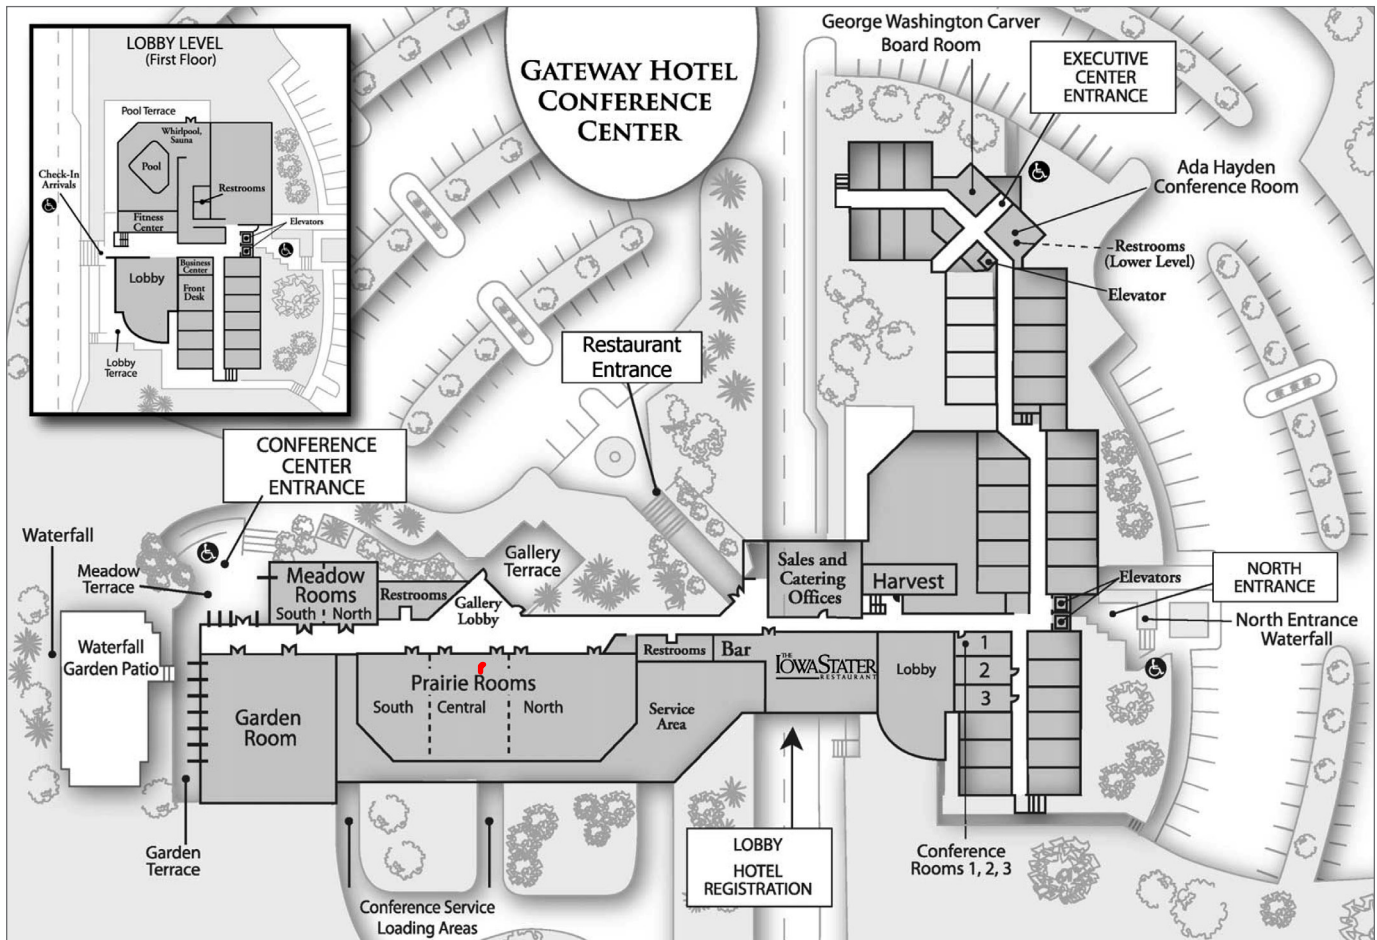

facilities

Function Space Grid	DIMENSIONS	SQ. FT.	CLASSROOM	STANDING
Prairie Rooms	52' x 140' x 13.5'	7280	400	800
Garden Room	54' x 77' x 15'	4389	240	400
Meadow Rooms	40' x 33' x 10'	1320	54	115
Garden Terrace	15' x 110'	1705	—	50
Waterfall Garden Patio	37' x 80'	2385	250	250
Harvest Room	38' x 16' x 8'	608	30	60

2100 Green Hills Drive
Ames, Iowa 50014
Exit 111B off Interstate 35;
University Blvd Exit
[Exit 146] off Highway 30

GatewayAmes.com

T 515 / 292-8600
800 / FOR-AMES
F 515 / 268-2239

room setup