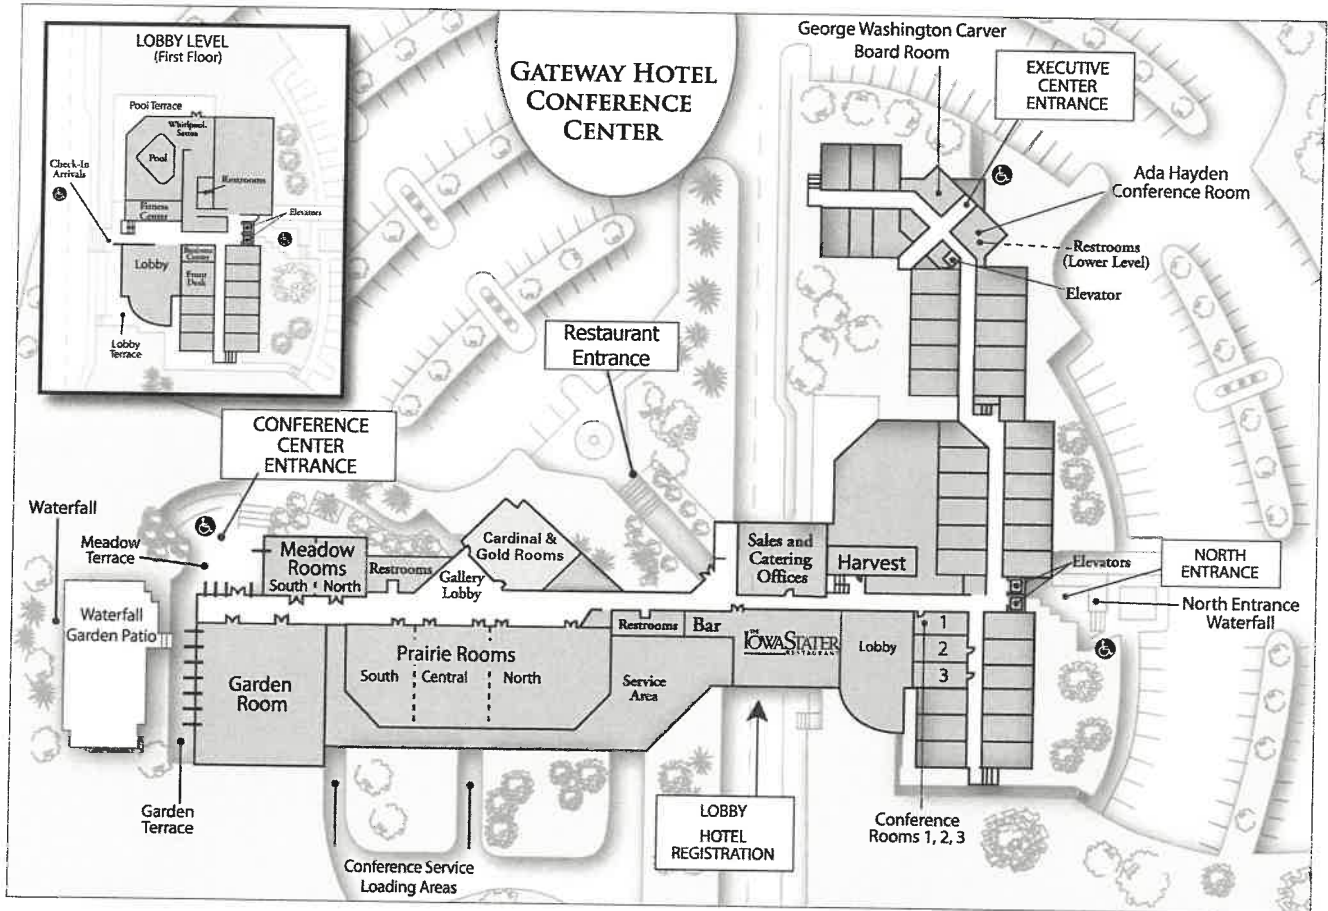

Facilities

Function Space Grid	DIMENSIONS	SQ. FT.	SEATING	STANDING	RENTAL
Prairie Ballroom	52' x 140' x 13.5'	7180	450	800	\$1,650
Garden Ballroom	54' x 77' x 15'	4389	200	400	\$1,100
Meadow Room	40' x 33' x 10'	1320	80	115	\$330
Garden Terrace	15' x 110'	1705	3	50	Included in Garden Rental
Waterfall Garden Patio	37' x 80'	2385	250	250	\$775
Harvest Room	38' x 16' x 8'	608	40	60	\$150